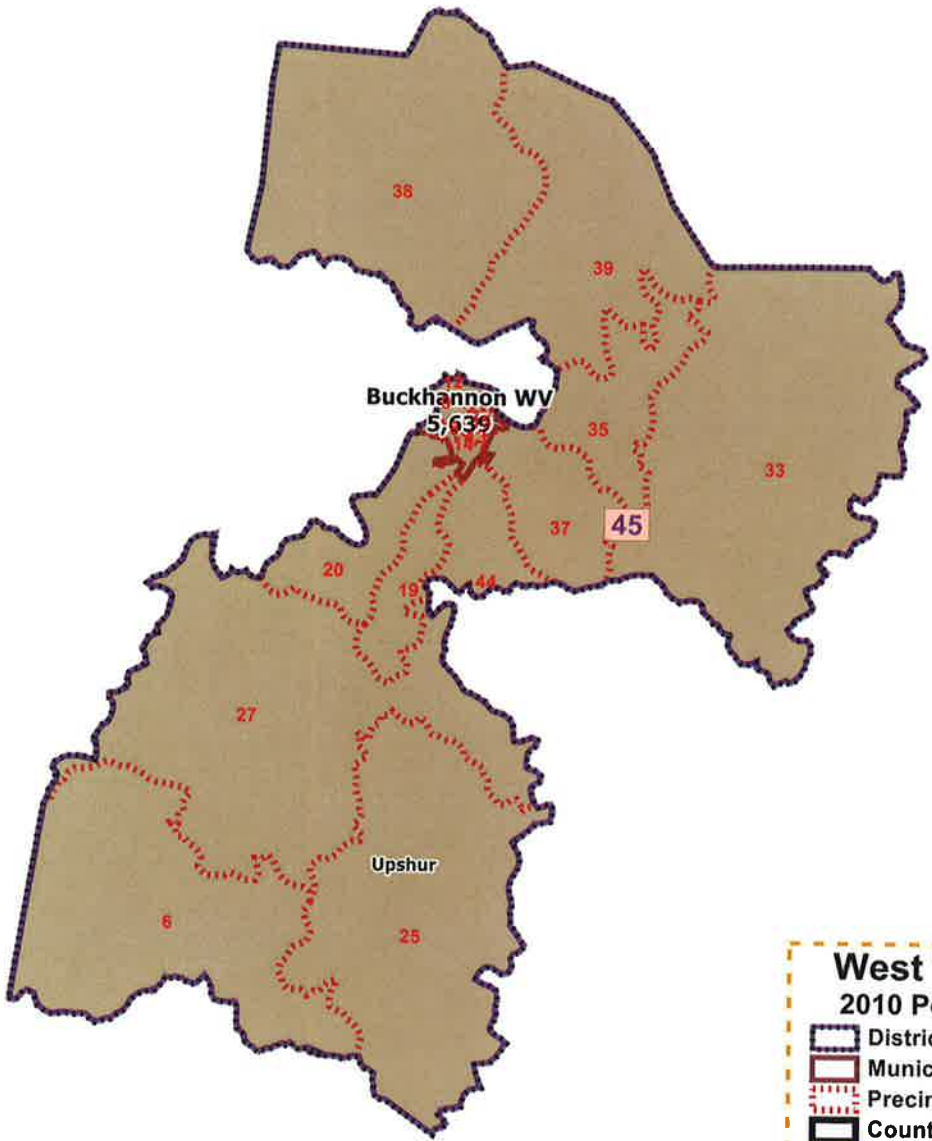

District: 45

West Virginia
2010 Populations

- Districts
- Municipality
- Precincts
- County
- State
- New District

House Final Plan 2X